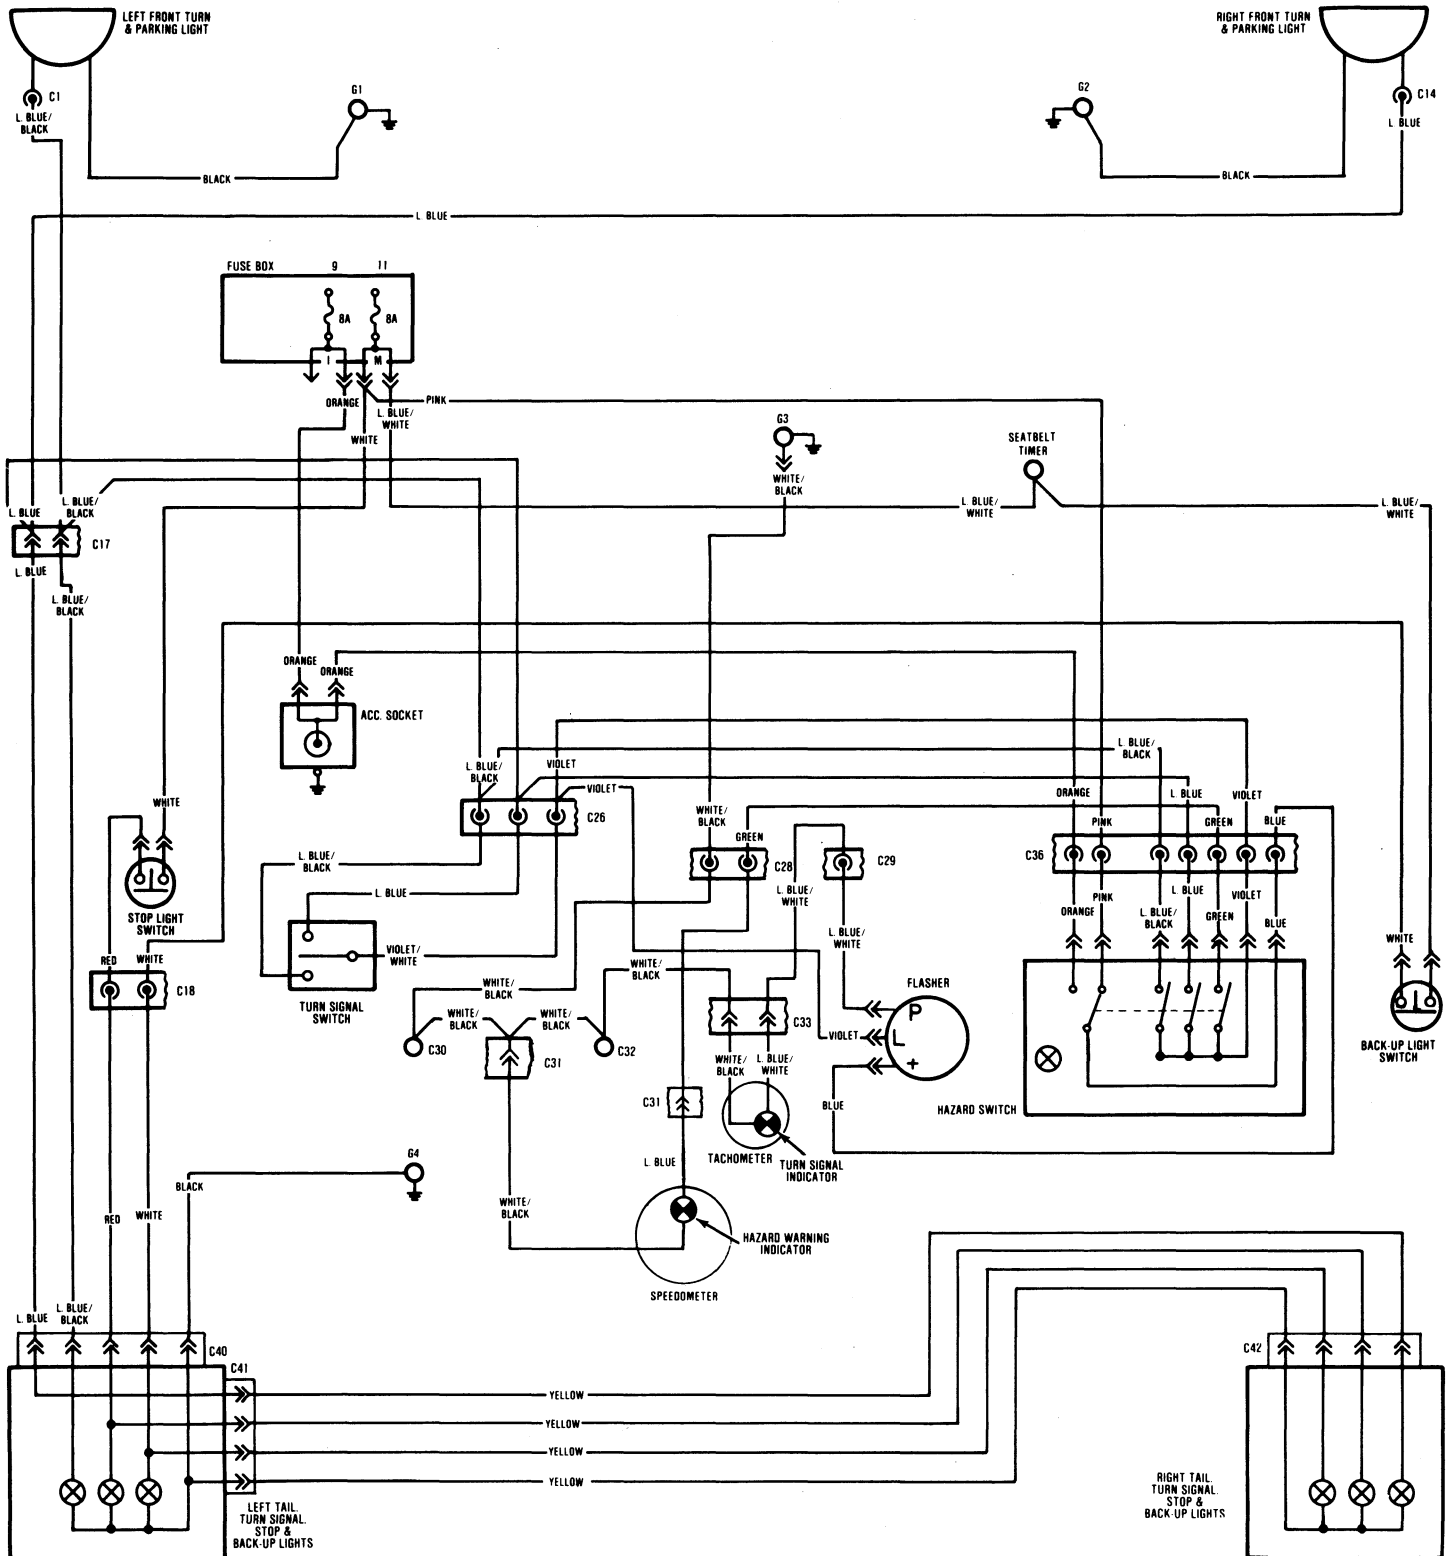

TABLE OF CONTENTS

Circuits	Page
Charging, power distribution, ignition, starting and radiator cooling fan circuits	1
Fuel injection circuit	2
Low and high beam circuit	3
Turn signal, hazard, back up, stop lights and accessory socket circuits	4
Side marker, parking, license, instrument panel and trunk lights and cigarette lighter circuits	5
Instruments, indicators and fiber optic light source circuits	6
Digital clock, remove key warning, seatbelt and courtesy light circuits	7
Horn, windshield wiper/washer, trunk opener and heater circuits	8
Radio, power window and exhaust gas sensor indicator circuits	9
Air conditioning circuit	10
Connector codes	11
Component and relay identification	13

CHARGING, POWER DISTRIBUTION, IGNITION, STARTING AND RADIATOR COOLING FAN CIRCUITS

FUEL INJECTION CIRCUIT

LOW AND HIGH BEAM CIRCUIT

TURN SIGNAL, HAZARD, BACK UP, STOP LIGHTS, AND ACCESSORY SOCKET CIRCUITS

SIDE MARKER, PARKING, LICENSE, INSTRUMENT PANEL, AND TRUNK LIGHTS AND CIGARETTE LIGHTER CIRCUITS

INSTRUMENTS, INDICATORS AND FIBER OPTIC LIGHT SOURCE CIRCUITS

DIGITAL CLOCK, REMOVE KEY WARNING, SEATBELT AND COURTESY LIGHT CIRCUITS

COMPONENT AND RELAY IDENTIFICATION

COMPONENT AND RELAY PART NUMBERS

DESCRIPTION	PART NUMBER
1. Warning chime	4454755
2. Starter relay (automatic)	4339372
3. Low beam relay	4339372
4. Fuel injection relay set (standard)	4430298
Fuel injection relay set (automatic)	4339372
5. Trunk opener relay	4320629
6. Windshield wiper delay timer	4423970
7. Seat belt relay	4413741
8. Horn relay	4339372
9. Seatbelt timer	4379249
10. High beam relay	4339372
11. Power window relay	4339372