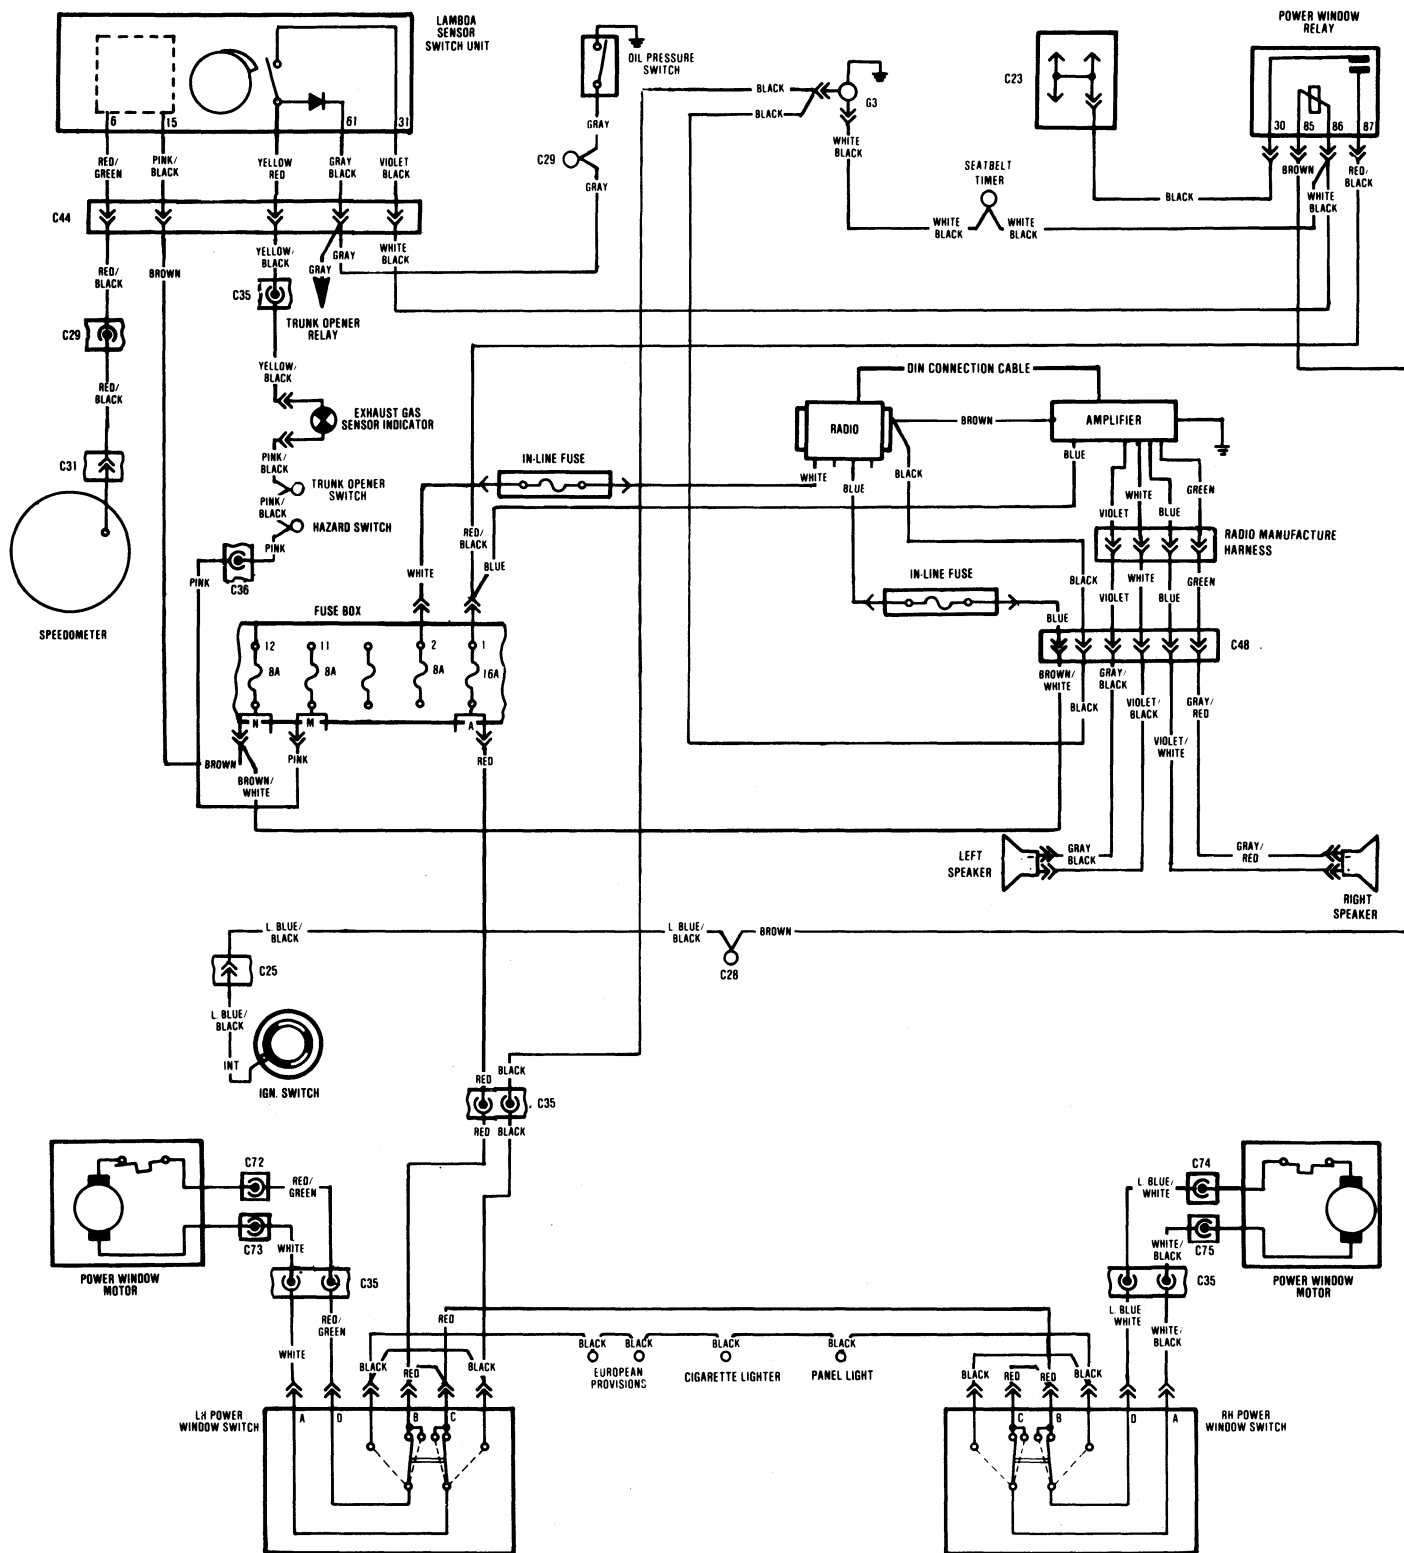

SIDE MARKER, PARKING, LICENSE, INSTRUMENT PANEL, AND TRUNK LIGHTS AND CIGARETTE LIGHTER CIRCUITS

INSTRUMENTS, INDICATORS AND FIBER OPTIC LIGHT SOURCE CIRCUITS

DIGITAL CLOCK, REMOVE KEY WARNING, SEATBELT AND COURTESY LIGHT CIRCUITS

HORN, WINDSHIELD WIPER/WASHER, TRUNK OPENER AND HEATER CIRCUITS

RADIO, POWER WINDOW AND EXHAUST GAS SENSOR INDICATOR CIRCUITS

AIR CONDITIONING CIRCUITS

CONNECTOR CODES

CONNECTOR NUMBERS	NUMBER OF CAVITIES	CIRCUITS
C1	2	Left hand front turn and park lights
C3	2	Low and high beam — left headlight
C4	1	Left hand front side marker light
C5	2	Radiator cooling fan switch
C6	2	Windshield washer pump
C7	2	Radiator cooling fan motor
C8	1	Horns
C9	1	Power to starter solenoid
C10	1	Power to starter motor
C11	1	Power to starter solenoid
C12	1	Indicators, gauges
C13	2	Low and high beams — right headlight
C14	2	Right hand front turn and park light
C16	1	Right hand front side marker light
C17	6	Rear tail, turn, park, stop, back up and trunk lights
C18	9	Rear tail, turn, park, stop, back up lights
C19	1	Windshield wiper motor
C20	2	Windshield wiper motor
C21	2	Windshield wiper motor
C22	3	Heater fan
C23	4	Power distribution
C24	2	Ignition, remove key switch
C25	5	Ignition switch
C26	4	Turn signal switch, windshield/washer switch
C27	13	Instrument cluster
C28	9	Instrument cluster
C29	8	Instrument cluster
C30	5	Instrument cluster
C31	8	Instrument cluster
C32	5	Instrument cluster
C33	7	Instrument cluster
C34	4	Instrument cluster
C35	11	Center console
C36	12	Center console
C37	4	Digital clock
C38	2	Back up lights
C39	2	Left hand rear side marker light
C40	7	Left tail, turn signal, stop and back up lights
C41	6	Left tail, turn signal, stop and back up lights
C42	6	Right tail, turn signal, stop and back up lights
C43	2	Right hand rear side marker light
C44	5	Lambda sensor switch unit
C45	1	Radio
C46	1	Radio
C48	4	Radio
C60	1	Air conditioning
C61	1	Air conditioning
C62	1	Air conditioning
C63	1	Air conditioning