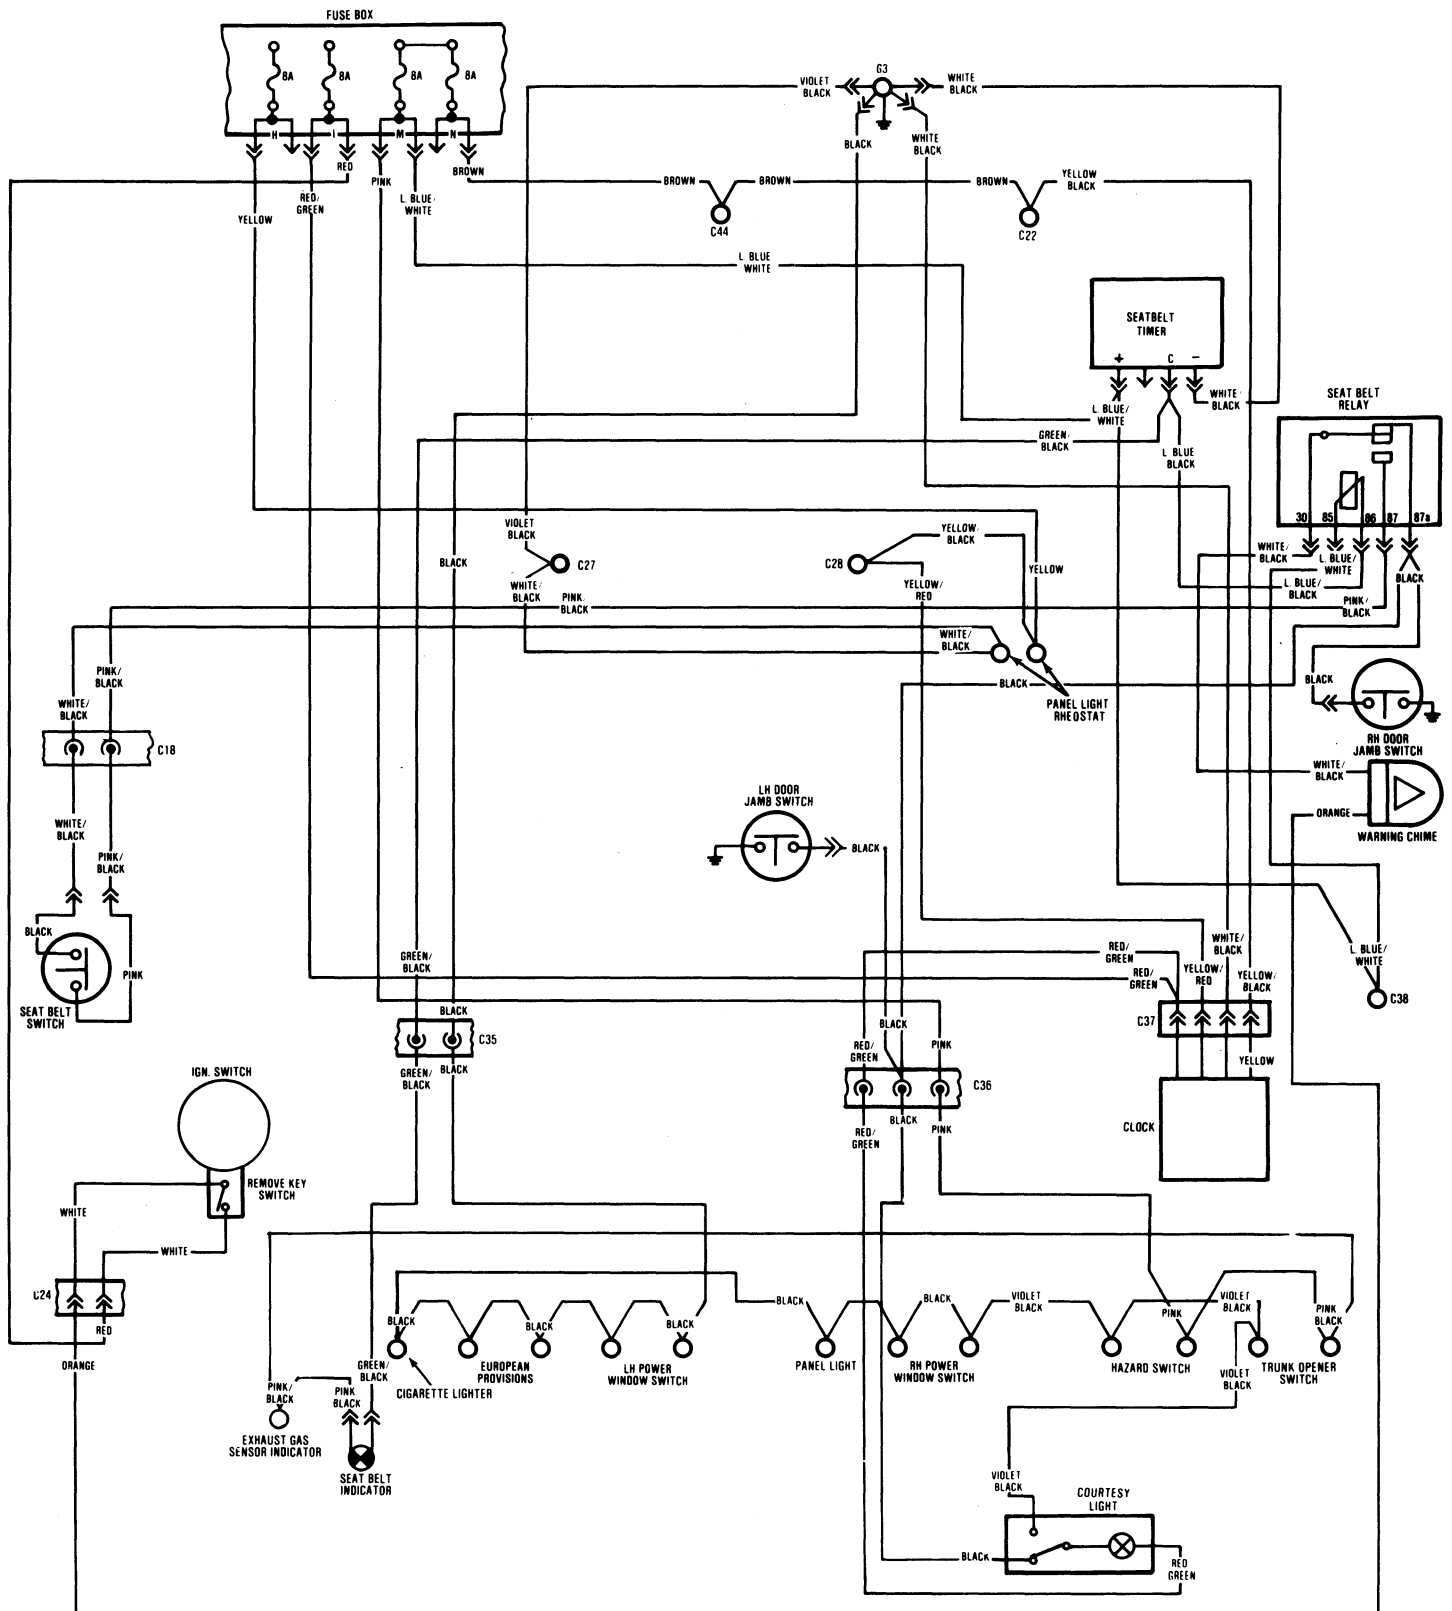

DIGITAL CLOCK, REMOVE KEY WARNING, SEATBELT AND COURTESY LIGHT CIRCUITS