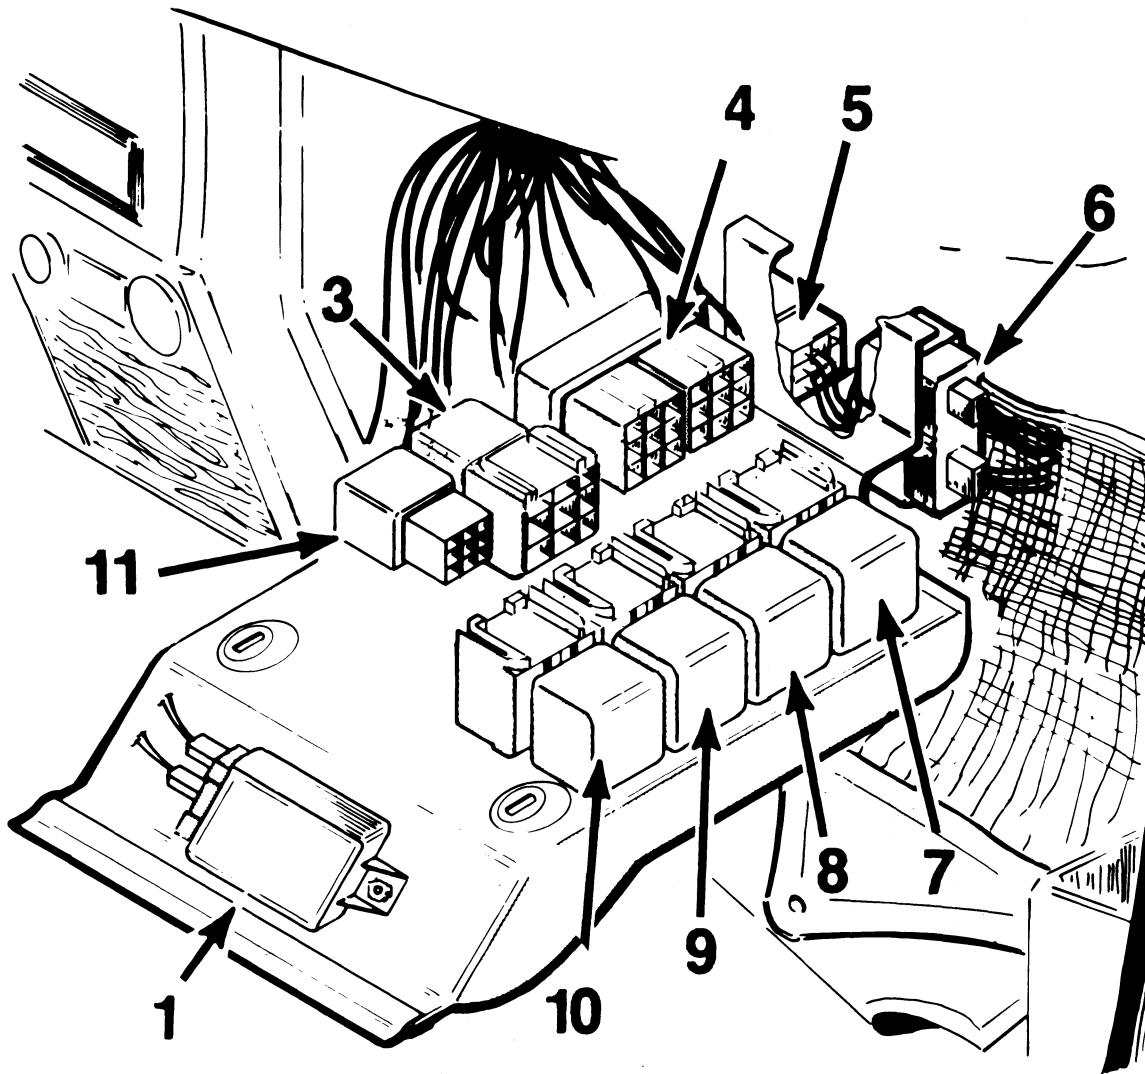

COMPONENT AND RELAY IDENTIFICATION

COMPONENT AND RELAY PART NUMBERS

DESCRIPTION	PART NUMBER
1. Warning chime	4454755
2. Starter relay (automatic)	4339372
3. Low beam relay	4339372
4. Fuel injection relay set (standard)	4430298
Fuel injection relay set (automatic)	4339372
5. Trunk opener relay	4320629
6. Windshield wiper delay timer	4423970
7. Seat belt relay	4413741
8. Horn relay	4339372
9. Seatbelt timer	4379249
10. High beam relay	4339372
11. Power window relay	4339372