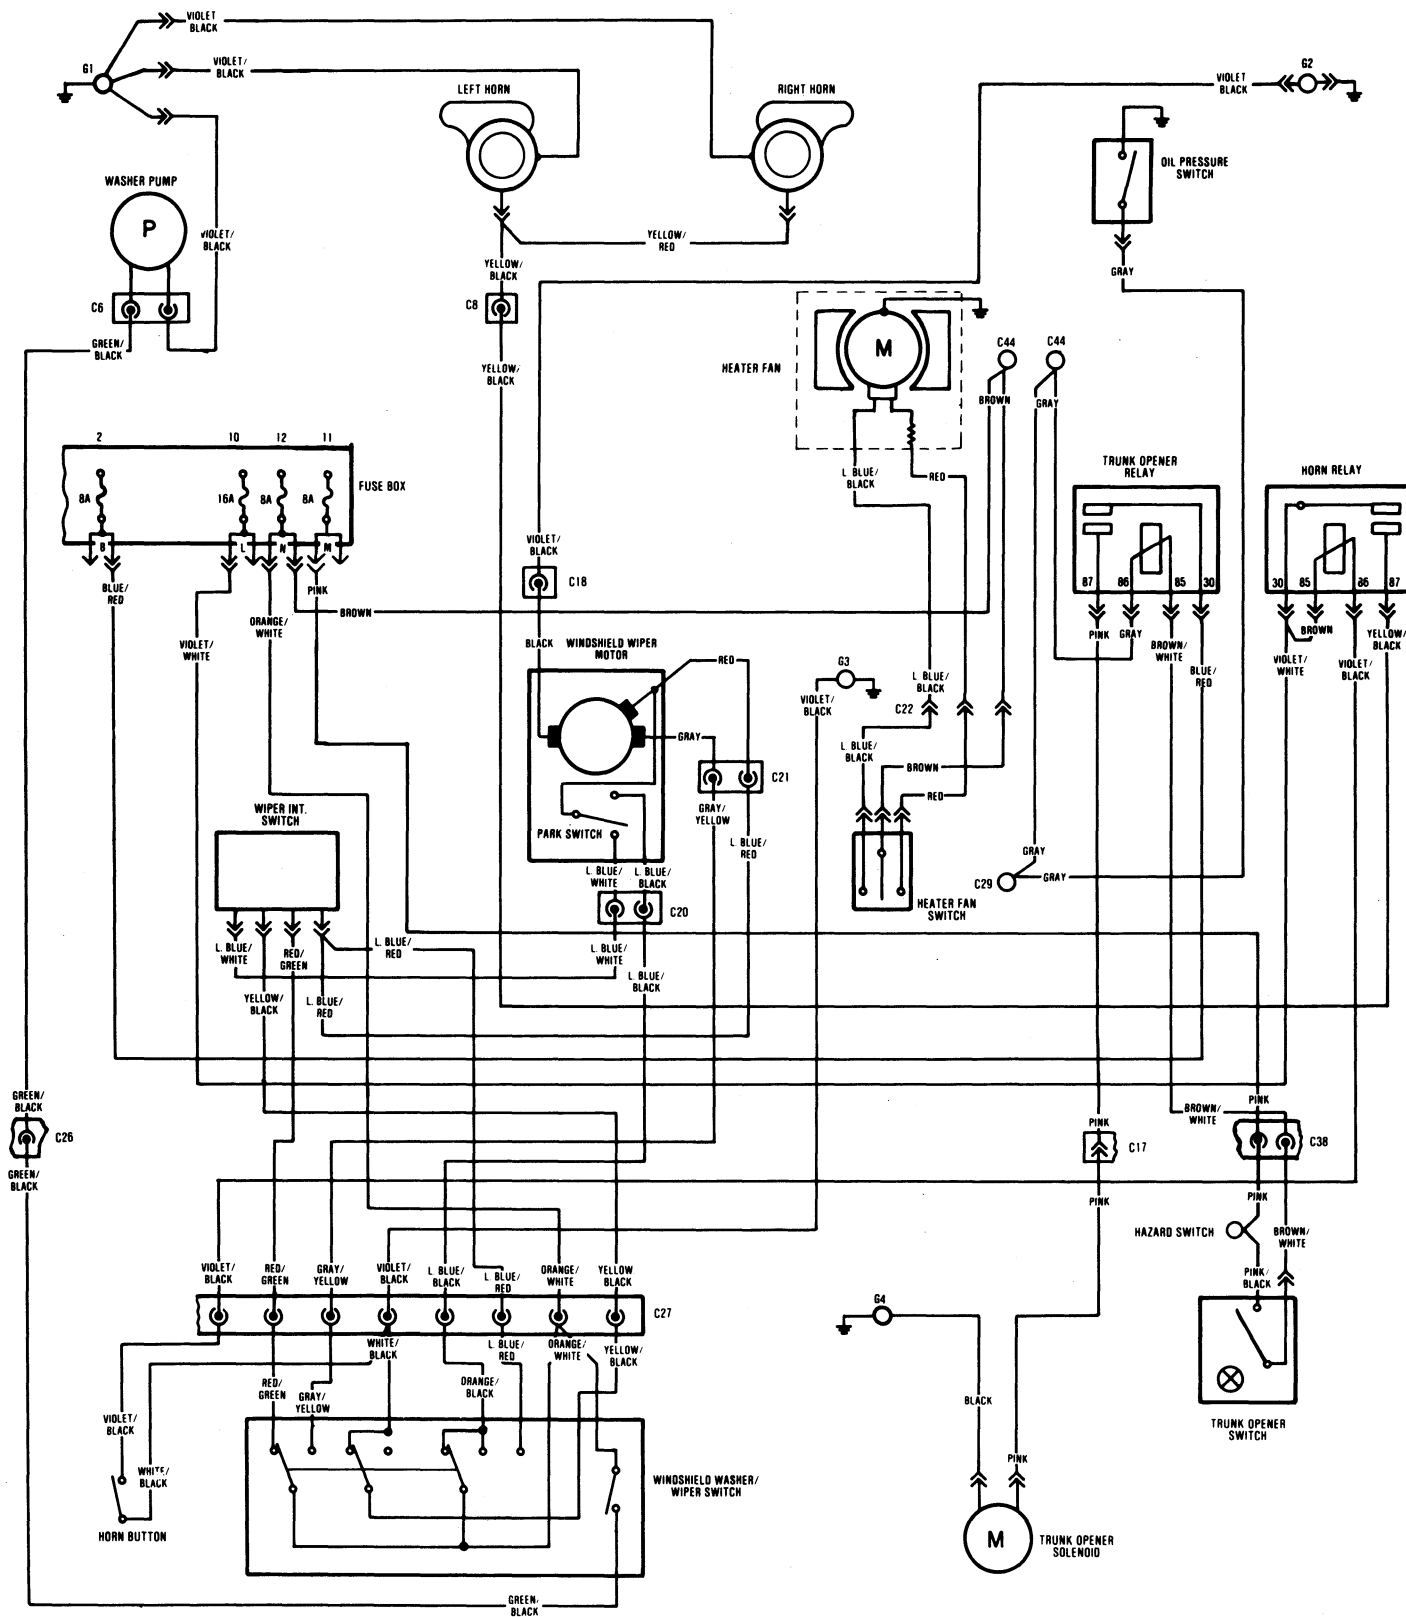

HORN, WINDSHIELD WIPER/WASHER, TRUNK OPENER AND HEATER CIRCUITS

RADIO, POWER WINDOW AND EXHAUST GAS SENSOR INDICATOR CIRCUITS

AIR CONDITIONING CIRCUITS

CONNECTOR CODES

CONNECTOR NUMBERS	NUMBER OF CAVITIES	CIRCUITS
C1	2	Left hand front turn and park lights
C3	2	Low and high beam — left headlight
C4	1	Left hand front side marker light
C5	2	Radiator cooling fan switch
C6	2	Windshield washer pump
C7	2	Radiator cooling fan motor
C8	1	Horns
C9	1	Power to starter solenoid
C10	1	Power to starter motor
C11	1	Power to starter solenoid
C12	1	Indicators, gauges
C13	2	Low and high beams — right headlight
C14	2	Right hand front turn and park light
C16	1	Right hand front side marker light
C17	6	Rear tail, turn, park, stop, back up and trunk lights
C18	9	Rear tail, turn, park, stop, back up lights
C19	1	Windshield wiper motor
C20	2	Windshield wiper motor
C21	2	Windshield wiper motor
C22	3	Heater fan
C23	4	Power distribution
C24	2	Ignition, remove key switch
C25	5	Ignition switch
C26	4	Turn signal switch, windshield/washer switch
C27	13	Instrument cluster
C28	9	Instrument cluster
C29	8	Instrument cluster
C30	5	Instrument cluster
C31	8	Instrument cluster
C32	5	Instrument cluster
C33	7	Instrument cluster
C34	4	Instrument cluster
C35	11	Center console
C36	12	Center console
C37	4	Digital clock
C38	2	Back up lights
C39	2	Left hand rear side marker light
C40	7	Left tail, turn signal, stop and back up lights
C41	6	Left tail, turn signal, stop and back up lights
C42	6	Right tail, turn signal, stop and back up lights
C43	2	Right hand rear side marker light
C44	5	Lambda sensor switch unit
C45	1	Radio
C46	1	Radio
C48	4	Radio
C60	1	Air conditioning
C61	1	Air conditioning
C62	1	Air conditioning
C63	1	Air conditioning