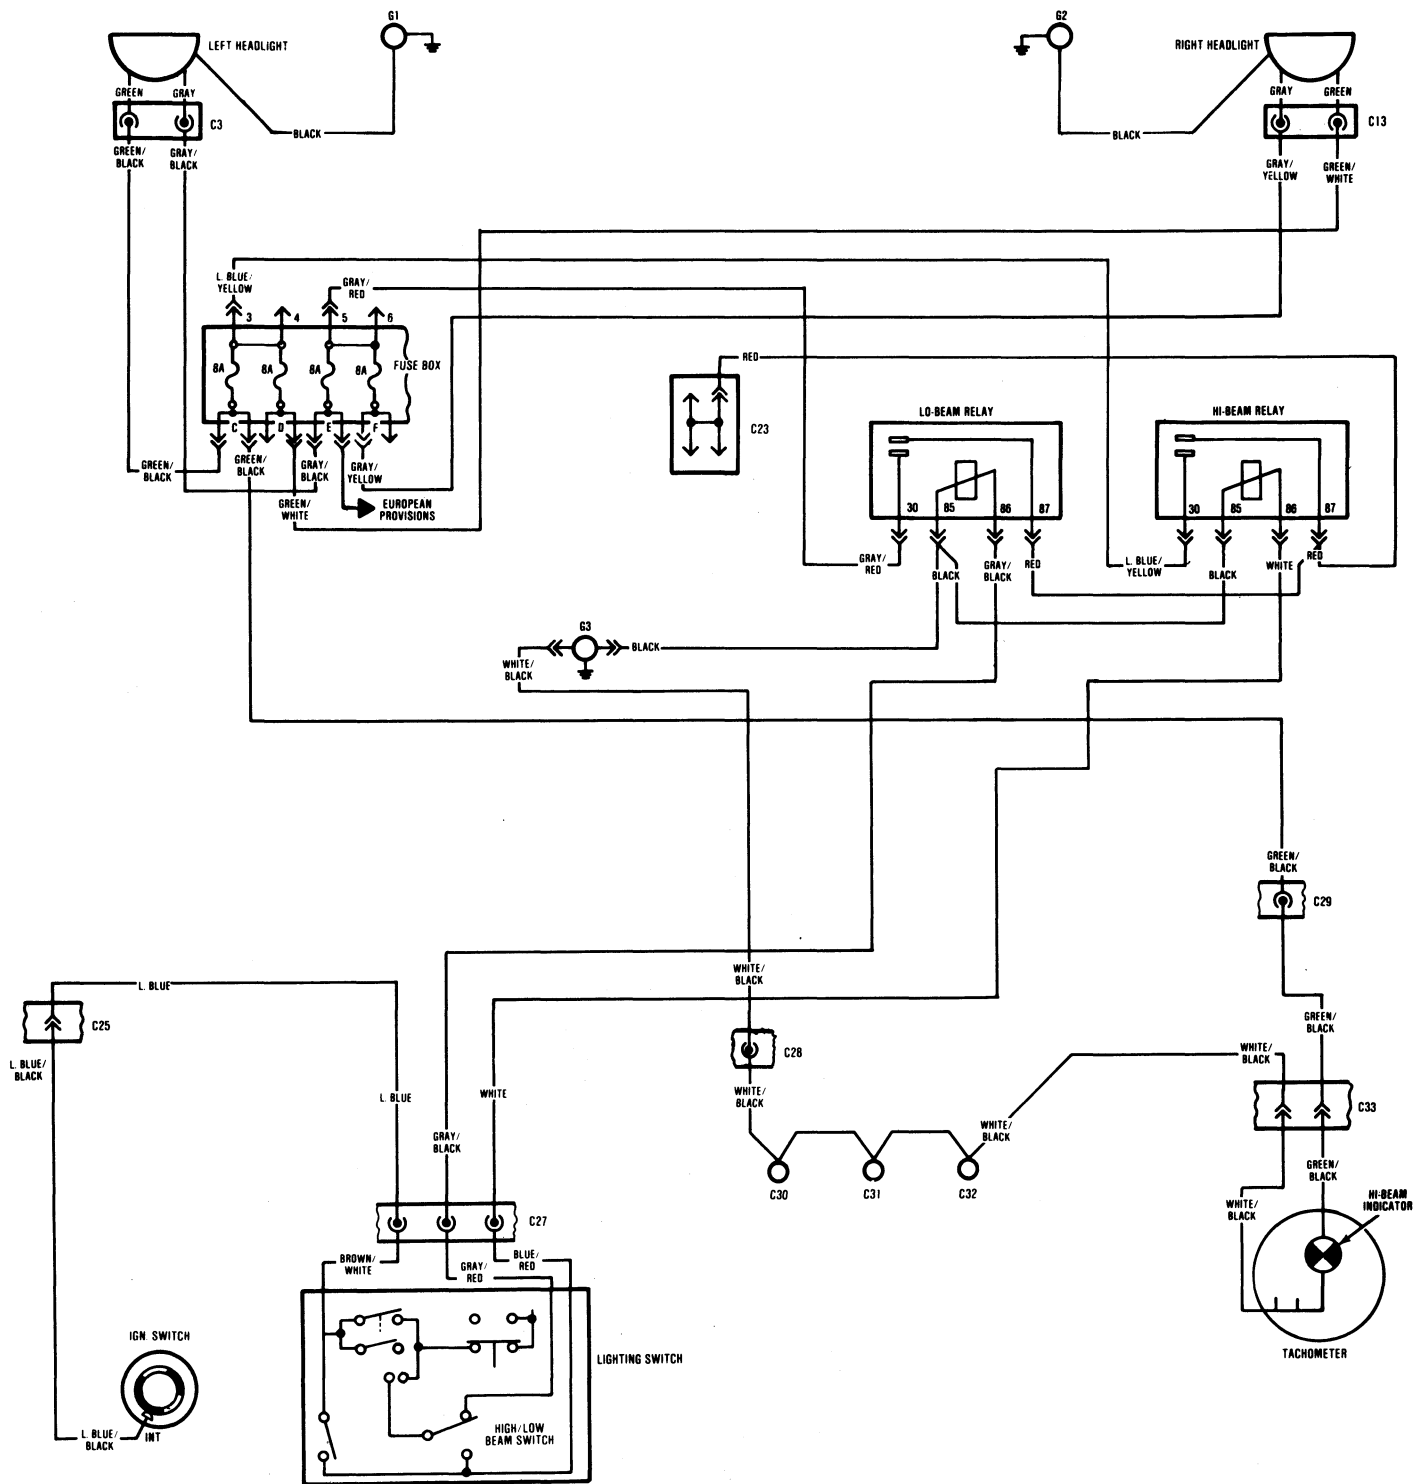

TABLE OF CONTENTS

Circuits	Page
Charging, power distribution, ignition, starting and radiator cooling fan circuits	1
Fuel injection circuit	2
Low and high beam circuit	3
Turn signal, hazard, back up, stop lights and accessory socket circuits	4
Side marker, parking, license, instrument panel and trunk lights and cigarette lighter circuits	5
Instruments, indicators and fiber optic light source circuits	6
Digital clock, remove key warning, seatbelt and courtesy light circuits	7
Horn, windshield wiper/washer, trunk opener and heater circuits	8
Radio, power window and exhaust gas sensor indicator circuits	9
Air conditioning circuit	10
Connector codes	11
Component and relay identification	13

CHARGING, POWER DISTRIBUTION, IGNITION, STARTING AND RADIATOR COOLING FAN CIRCUITS

FUEL INJECTION CIRCUIT

LOW AND HIGH BEAM CIRCUIT

TURN SIGNAL, HAZARD, BACK UP, STOP LIGHTS, AND ACCESSORY SOCKET CIRCUITS

COMPONENT AND RELAY IDENTIFICATION

COMPONENT AND RELAY PART NUMBERS

DESCRIPTION	PART NUMBER
1. Warning chime	4454755
2. Starter relay (automatic)	4339372
3. Low beam relay	4339372
4. Fuel injection relay set (standard)	4430298
Fuel injection relay set (automatic)	4339372
5. Trunk opener relay	4320629
6. Windshield wiper delay timer	4423970
7. Seat belt relay	4413741
8. Horn relay	4339372
9. Seatbelt timer	4379249
10. High beam relay	4339372
11. Power window relay	4339372