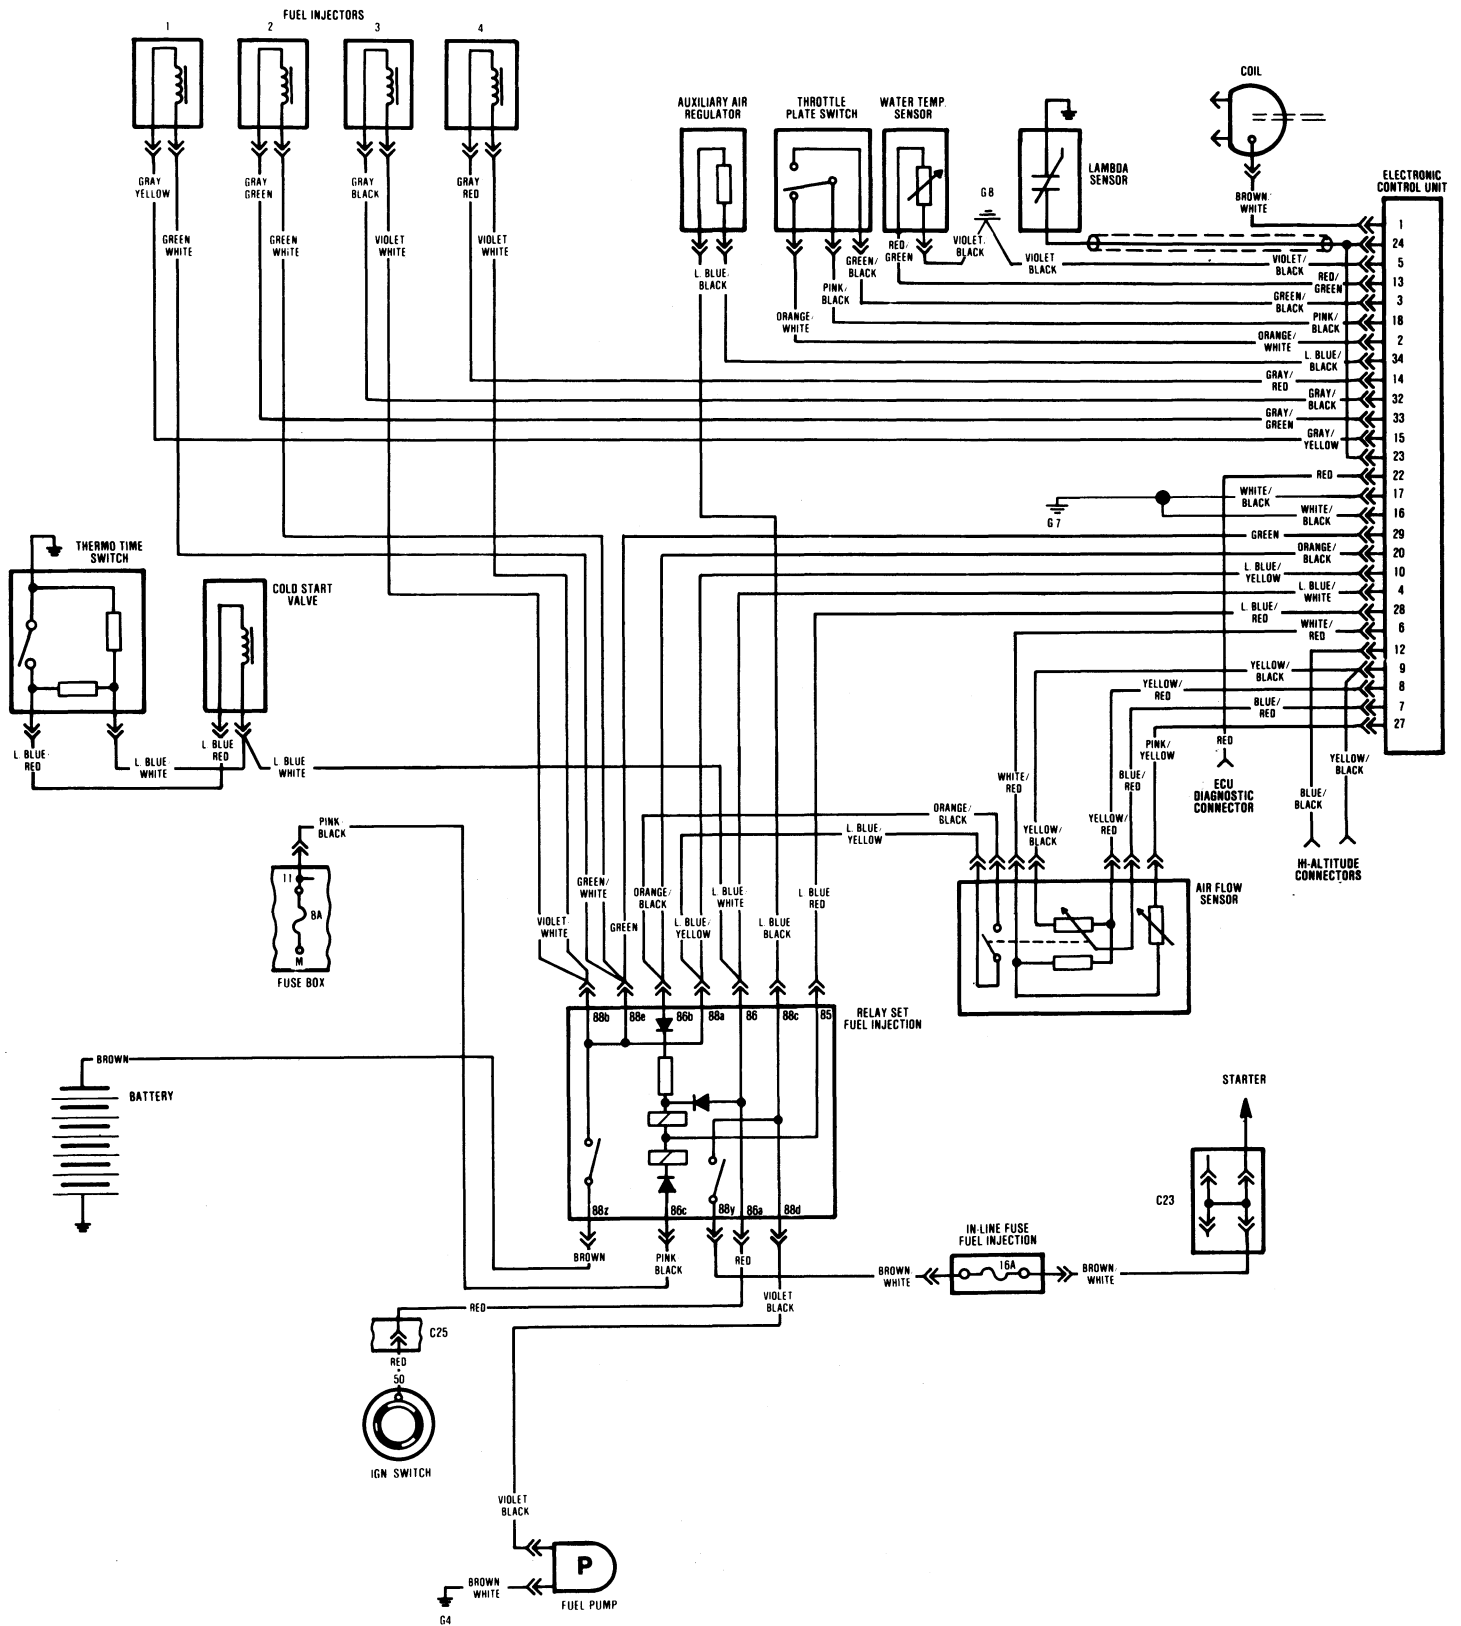

TABLE OF CONTENTS

Circuits	Page
Charging, power distribution, ignition, starting and radiator cooling fan circuits	1
Fuel injection circuit	2
Low and high beam circuit	3
Turn signal, hazard, back up, stop lights and accessory socket circuits	4
Side marker, parking, license, instrument panel and trunk lights and cigarette lighter circuits	5
Instruments, indicators and fiber optic light source circuits	6
Digital clock, remove key warning, seatbelt and courtesy light circuits	7
Horn, windshield wiper/washer, trunk opener and heater circuits	8
Radio, power window and exhaust gas sensor indicator circuits	9
Air conditioning circuit	10
Connector codes	11
Component and relay identification	13

CHARGING, POWER DISTRIBUTION, IGNITION, STARTING AND RADIATOR COOLING FAN CIRCUITS

FUEL INJECTION CIRCUIT

LOW AND HIGH BEAM CIRCUIT

TURN SIGNAL, HAZARD, BACK UP, STOP LIGHTS, AND ACCESSORY SOCKET CIRCUITS

COMPONENT AND RELAY IDENTIFICATION

COMPONENT AND RELAY PART NUMBERS

DESCRIPTION	PART NUMBER
1. Warning chime	4454755
2. Starter relay (automatic)	4339372
3. Low beam relay	4339372
4. Fuel injection relay set (standard)	4430298
Fuel injection relay set (automatic)	4339372
5. Trunk opener relay	4320629
6. Windshield wiper delay timer	4423970
7. Seat belt relay	4413741
8. Horn relay	4339372
9. Seatbelt timer	4379249
10. High beam relay	4339372
11. Power window relay	4339372