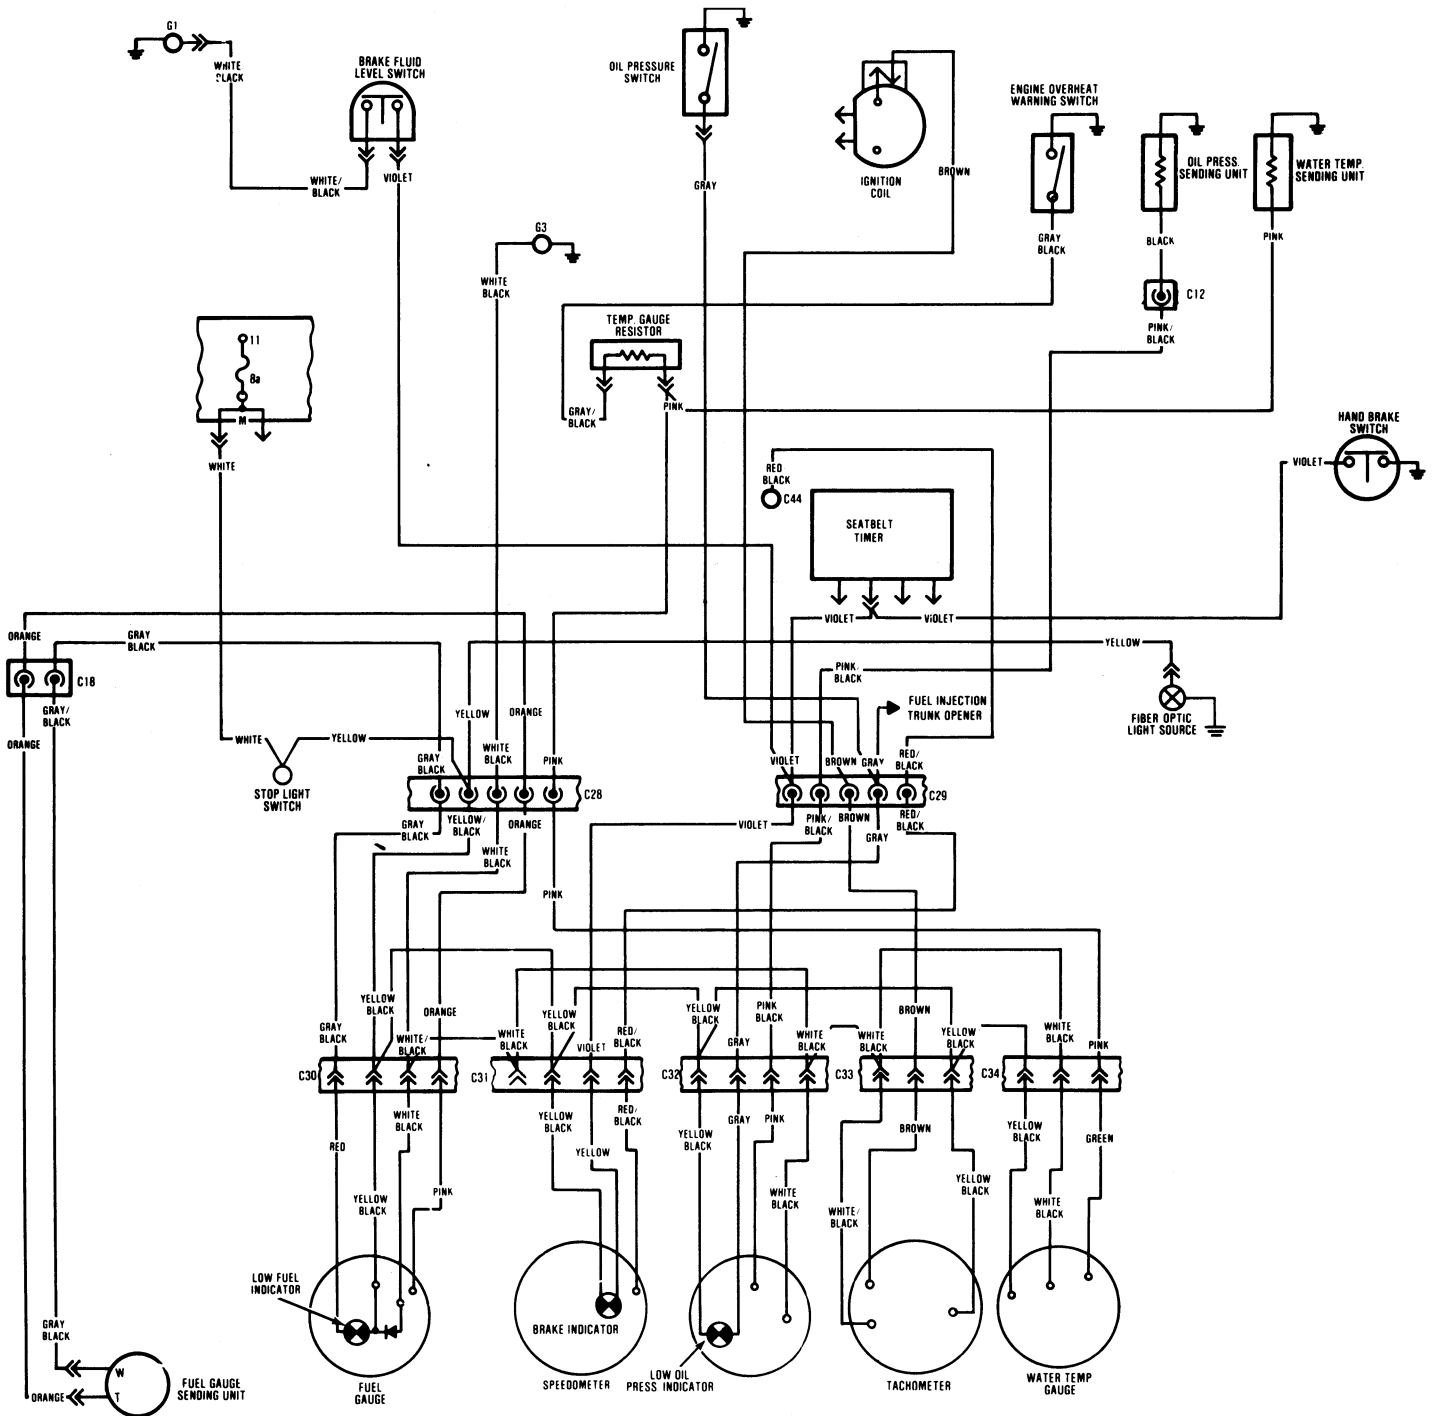

INSTRUMENTS, INDICATORS AND FIBER OPTIC LIGHT SOURCE CIRCUITS