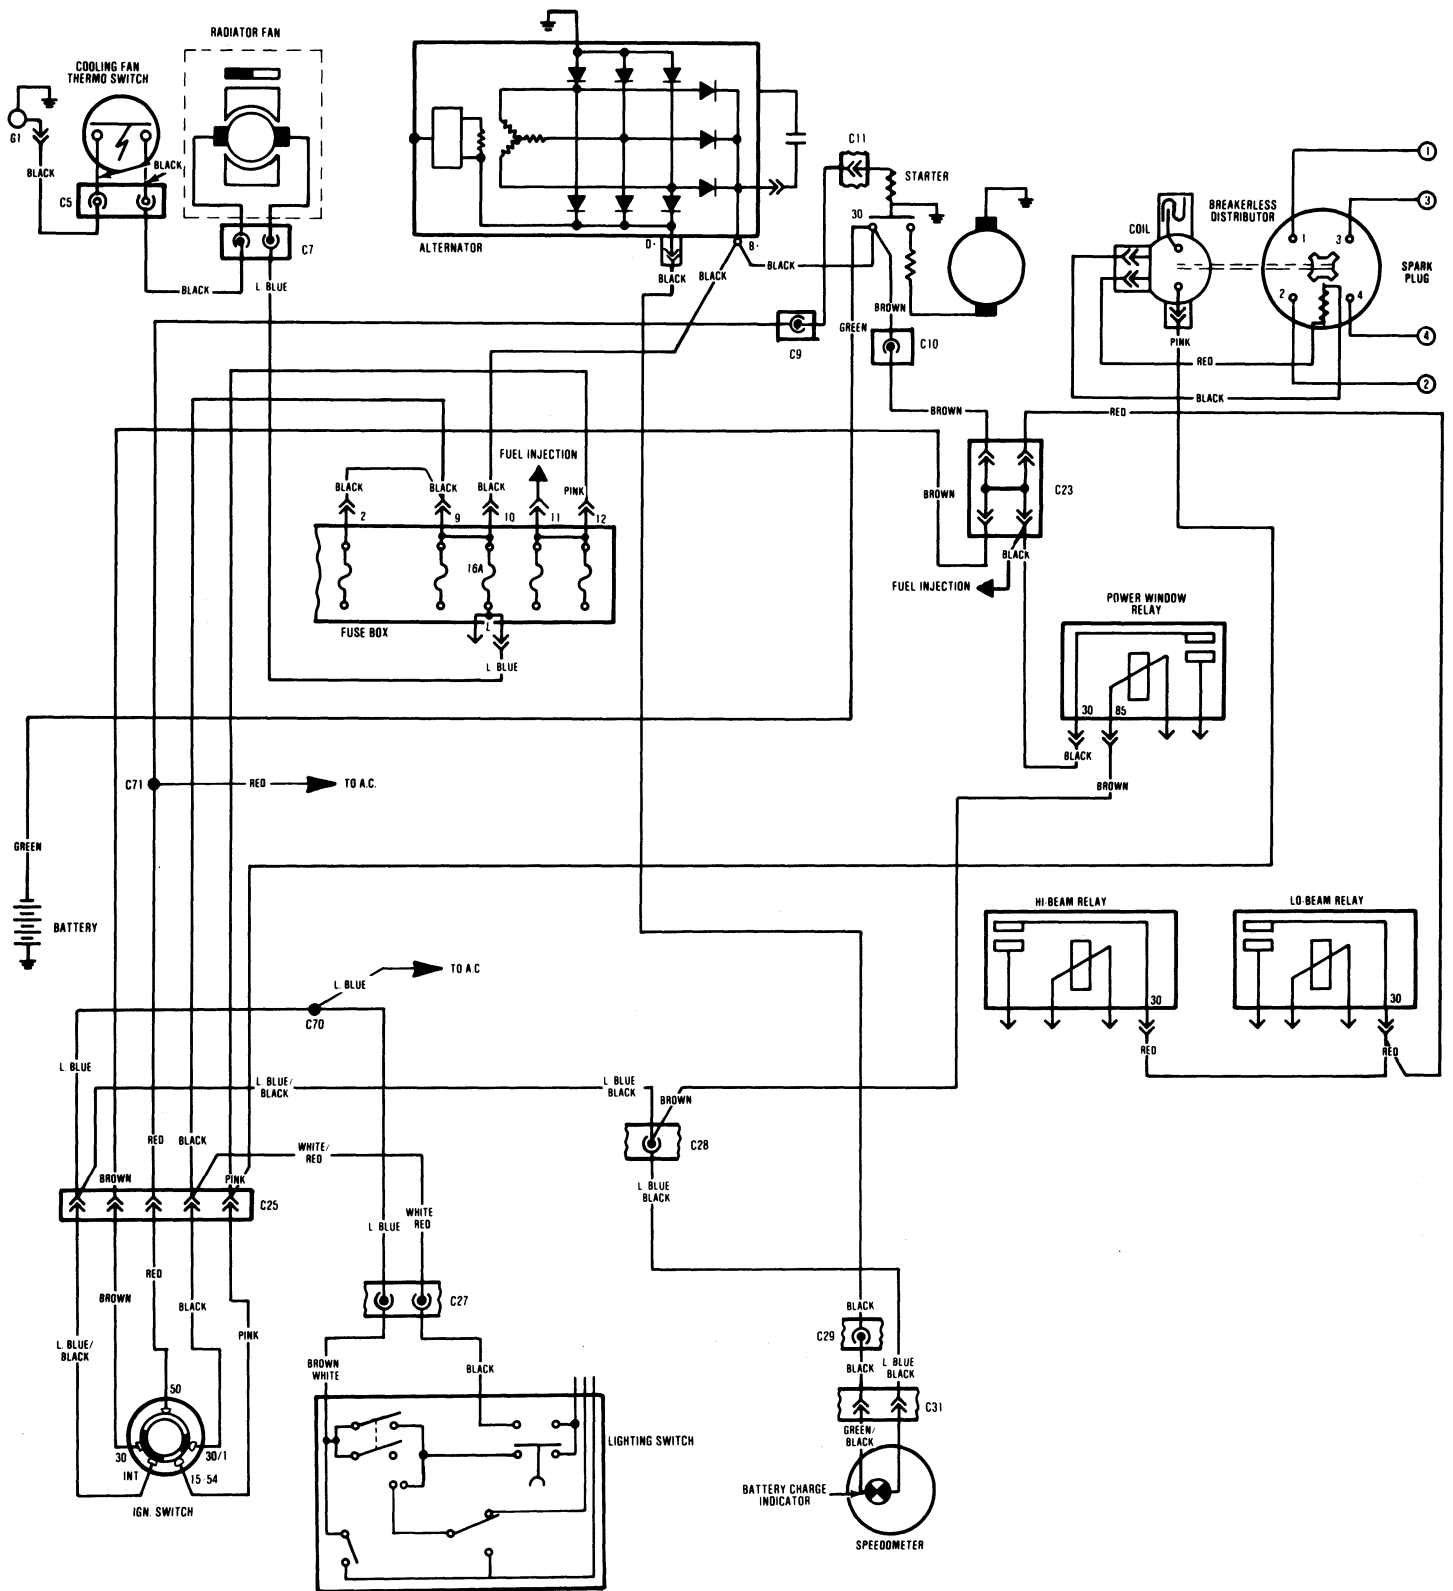

TABLE OF CONTENTS

Circuits	Page
Charging, power distribution, ignition, starting and radiator cooling fan circuits	1
Fuel injection circuit	2
Low and high beam circuit	3
Turn signal, hazard, back up, stop lights and accessory socket circuits	4
Side marker, parking, license, instrument panel and trunk lights and cigarette lighter circuits	5
Instruments, indicators and fiber optic light source circuits	6
Digital clock, remove key warning, seatbelt and courtesy light circuits	7
Horn, windshield wiper/washer, trunk opener and heater circuits	8
Radio, power window and exhaust gas sensor indicator circuits	9
Air conditioning circuit	10
Connector codes	11
Component and relay identification	13

CHARGING, POWER DISTRIBUTION, IGNITION, STARTING AND RADIATOR COOLING FAN CIRCUITS

FUEL INJECTION CIRCUIT

LOW AND HIGH BEAM CIRCUIT

TURN SIGNAL, HAZARD, BACK UP, STOP LIGHTS, AND ACCESSORY SOCKET CIRCUITS

COMPONENT AND RELAY IDENTIFICATION

COMPONENT AND RELAY PART NUMBERS

DESCRIPTION	PART NUMBER
1. Warning chime	4454755
2. Starter relay (automatic)	4339372
3. Low beam relay	4339372
4. Fuel injection relay set (standard)	4430298
Fuel injection relay set (automatic)	4339372
5. Trunk opener relay	4320629
6. Windshield wiper delay timer	4423970
7. Seat belt relay	4413741
8. Horn relay	4339372
9. Seatbelt timer	4379249
10. High beam relay	4339372
11. Power window relay	4339372