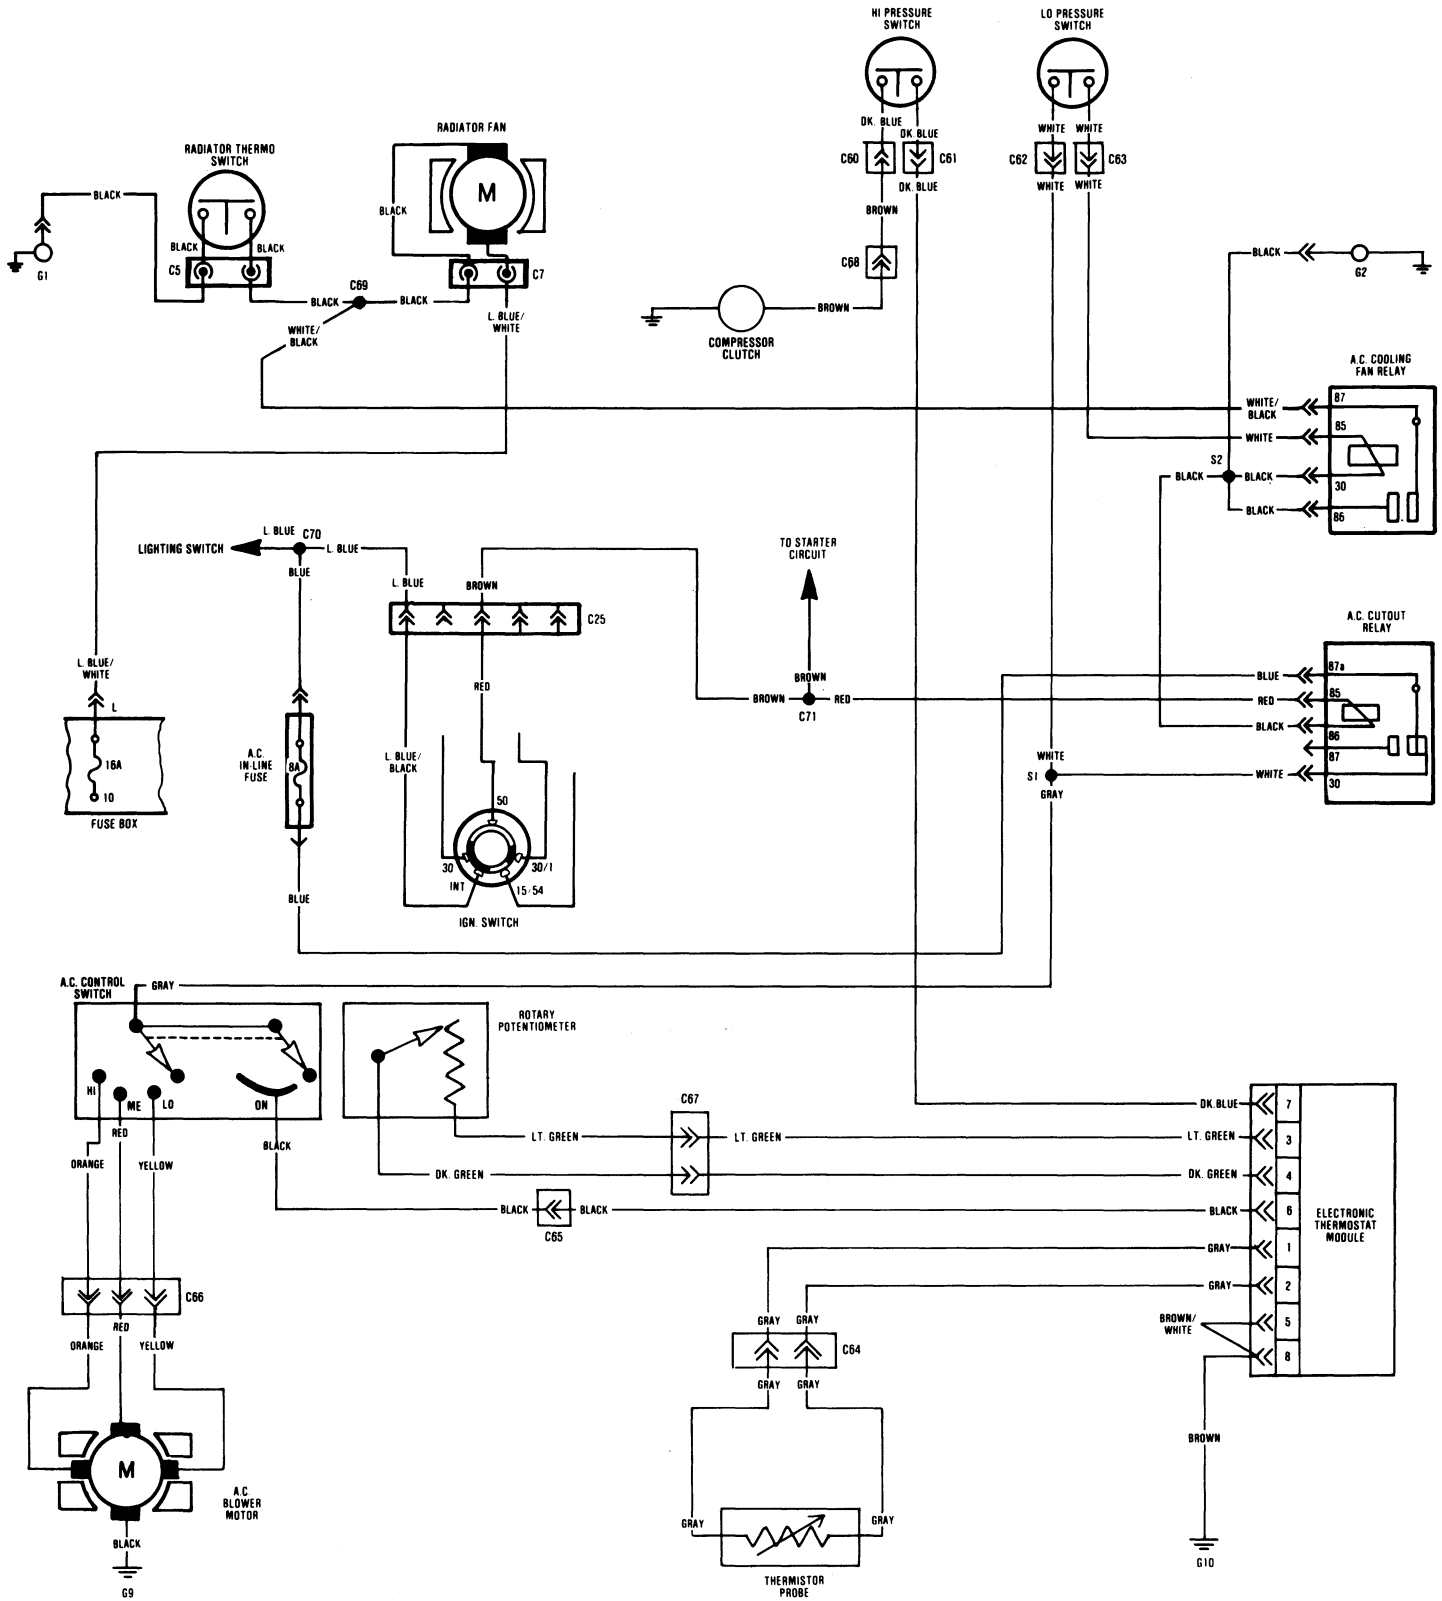

SIDE MARKER, PARKING, LICENSE, INSTRUMENT PANEL, AND TRUNK LIGHTS AND CIGARETTE LIGHTER CIRCUITS

INSTRUMENTS, INDICATORS AND FIBER OPTIC LIGHT SOURCE CIRCUITS

DIGITAL CLOCK, REMOVE KEY WARNING, SEATBELT AND COURTESY LIGHT CIRCUITS

HORN, WINDSHIELD WIPER/WASHER, TRUNK OPENER AND HEATER CIRCUITS

RADIO, POWER WINDOW AND EXHAUST GAS SENSOR INDICATOR CIRCUITS

AIR CONDITIONING CIRCUITS

CONNECTOR CODES

CONNECTOR NUMBERS	NUMBER OF CAVITIES	CIRCUITS
C1	2	Left hand front turn and park lights
C3	2	Low and high beam — left headlight
C4	1	Left hand front side marker light
C5	2	Radiator cooling fan switch
C6	2	Windshield washer pump
C7	2	Radiator cooling fan motor
C8	1	Horns
C9	1	Power to starter solenoid
C10	1	Power to starter motor
C11	1	Power to starter solenoid
C12	1	Indicators, gauges
C13	2	Low and high beams — right headlight
C14	2	Right hand front turn and park light
C16	1	Right hand front side marker light
C17	6	Rear tail, turn, park, stop, back up and trunk lights
C18	9	Rear tail, turn, park, stop, back up lights
C19	1	Windshield wiper motor
C20	2	Windshield wiper motor
C21	2	Windshield wiper motor
C22	3	Heater fan
C23	4	Power distribution
C24	2	Ignition, remove key switch
C25	5	Ignition switch
C26	4	Turn signal switch, windshield/washer switch
C27	13	Instrument cluster
C28	9	Instrument cluster
C29	8	Instrument cluster
C30	5	Instrument cluster
C31	8	Instrument cluster
C32	5	Instrument cluster
C33	7	Instrument cluster
C34	4	Instrument cluster
C35	11	Center console
C36	12	Center console
C37	4	Digital clock
C38	2	Back up lights
C39	2	Left hand rear side marker light
C40	7	Left tail, turn signal, stop and back up lights
C41	6	Left tail, turn signal, stop and back up lights
C42	6	Right tail, turn signal, stop and back up lights
C43	2	Right hand rear side marker light
C44	5	Lambda sensor switch unit
C45	1	Radio
C46	1	Radio
C48	4	Radio
C60	1	Air conditioning
C61	1	Air conditioning
C62	1	Air conditioning
C63	1	Air conditioning