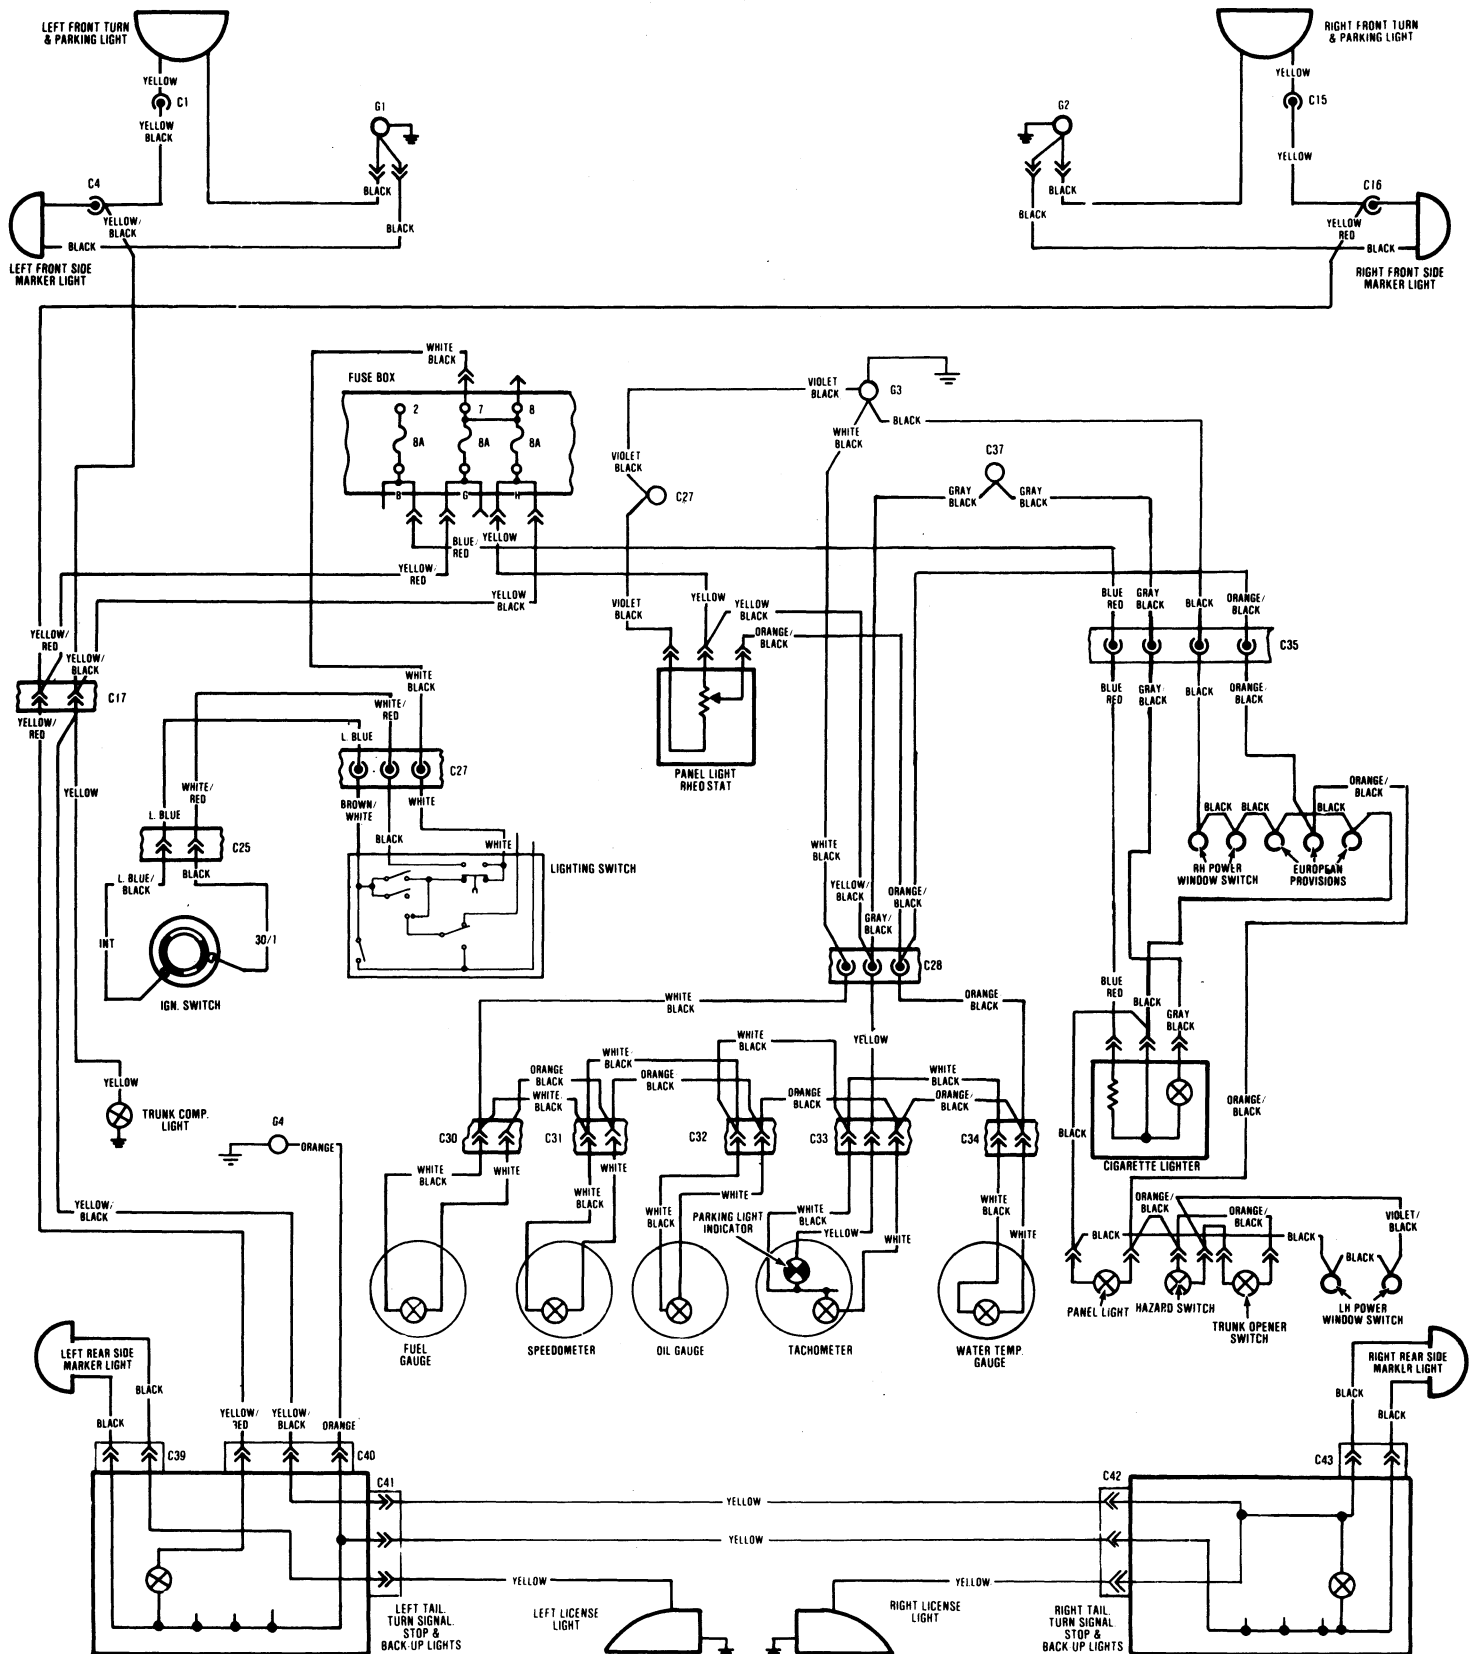

SIDE MARKER, PARKING, LICENSE, INSTRUMENT PANEL, AND TRUNK LIGHTS AND CIGARETTE LIGHTER CIRCUITS